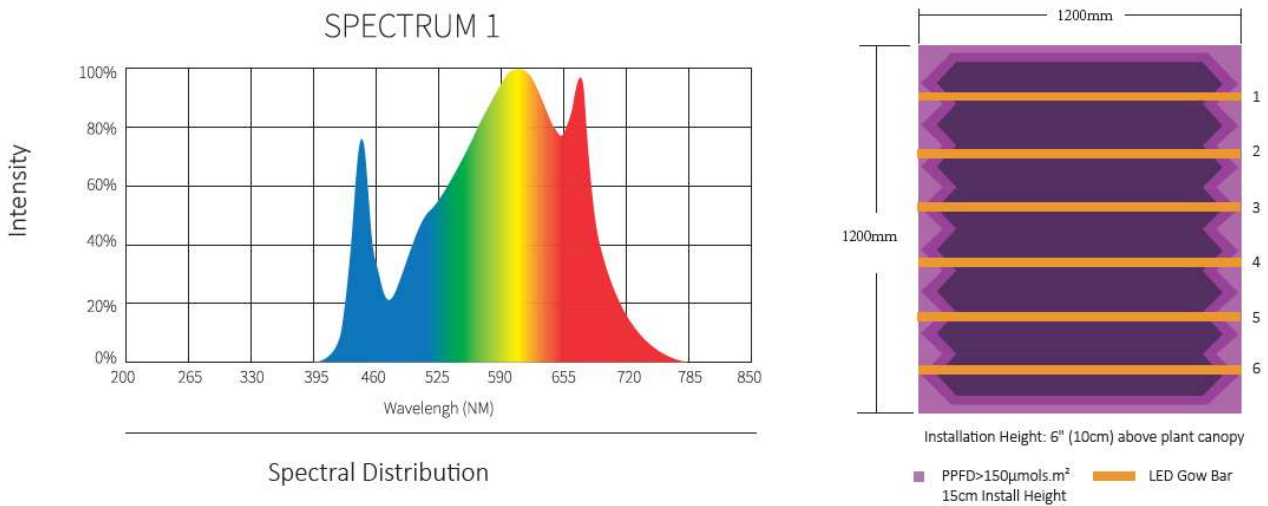

Solstron-35 Max *Full Spectrum*

Ultra-Efficient 35W LED Grow Light

Full Spectrum

- Easy alternative to Fluorescent.
- High quality crop yield.

98 $\mu\text{mol/s}$

- Up to 2.8 $\mu\text{mol/J}$
- Power Factor 0.98.

Solstron-35 Max Full Spectrum

The Solstron-35 Max is a full spectrum LED grow light that has been developed using many years scientific research. It generates a highly uniform light spread and creates consistent yield performance to your horticultural business. It is an ideal replacement for the fluorescent lamp and reduces heat load and running costs. With modular build design concept, the Solstron-35 Max can be connected with each other to create larger and more versatile lighting solutions.

Spectral Distribution

SPECIFICATIONS

Item	Solstron-35 Max (Sku: SOL-35L-001)
Wattage(±5%)	35W
PPF(±5%)	98μmol/s @ 277 VAC
Efficacy (380 nm ~ 820 nm)	2.8μmol/J
Input Voltage	AC100-277V 50/60Hz
Driver Brand	Mean Well / Sosen / Inventronics
Light source	Samsung & Osram SMD3030 LEDs
Dimming	0-10V Dimming
Power factor	>0.93
Material	6063Aluminum
Thermal Management	Passive Cooling
Mounting Height	≥ 6" (15.2cm) Above Plant Canopy
Warranty	3 years
Certifications	Meeting the UL / ETL / CE /RoHS Standards
IP rating	UL 1598 – suitable for damp / wet locations, CE-IP65 rated
Ambient operating temperature	14 ~ 104 °F (-10 ~ 40 °C)
Fixture Dimensions Weight	39.17" L x 2.12" W x 1.26" H 1.1lb 995mm L x 54mm W x 32mm H 0.5kg