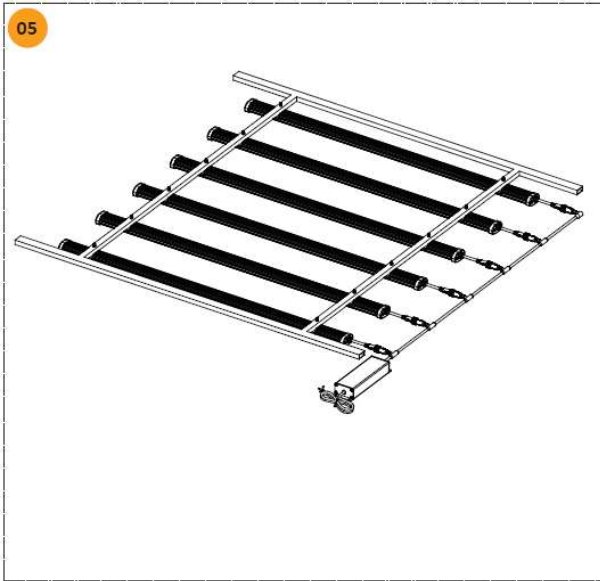

Official Distributors

Led Grow Market
76 Bishops Wood
Woking
Surrey GU21 3QB
admin@ledgrowmarket.com
Tel: +44 7703 102200

Wallingfen Business Park
Unit 1
236 Main Road
Newport
Brough
East Riding Of Yorkshire
HU15 2RH
01430 449440
sales@hotboxworld.com