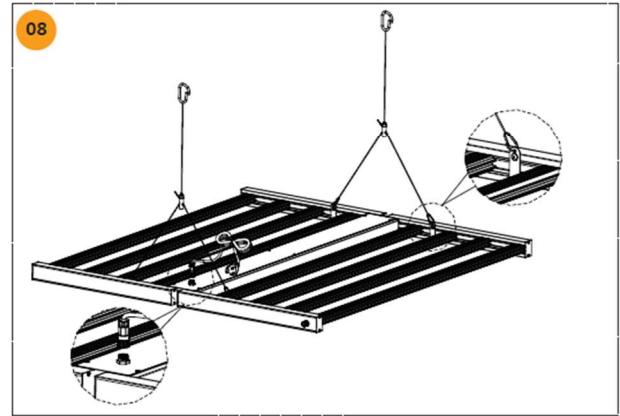

SPECIFICATIONS	
Item	Solstron-880 Super (Sku: SOL-880B-001)
Wattage(±5%)	880W
PPF(±5%)	2,464µmol/s @ 277 VAC
Efficacy (380 nm ~ 820 nm)	2.8µmol/J
Input Voltage	AC100-277V 50/60Hz
Driver Brand	Mean Well
Light source	Samsung & Osram SMD3030 LEDs
Dimming	0-10v Manual or RJ14 Dimming
Power factor	>0.98
Material	6063 Aluminum
Thermal Management	Passive Cooling
Mounting Height	≥ 36" (90cm) Above Plant Canopy
Warranty	3 years
Certifications	Meeting the UL / ETL / CE /RoHS Standards
IP rating	UL 1598 – suitable for damp / wet locations, CE-IP65 rated light bars
Ambient operating temperature	14 ~ 104 °F (-10 ~ 40 °C)
Fixture Dimensions Weight	47" L x 42.8" W x 1.96" H 27lb 1194mm L x 1087mm W x 50mm H 12.5kg

Light Simulation – Grow Tent (120cm x 240cm)

Light Simulation – Grow Tent (240cm x 240cm)

Light Simulation – Grow Tent (300cm x 300cm)

Can be used with Lighting Controller

Installation

Official Distributors