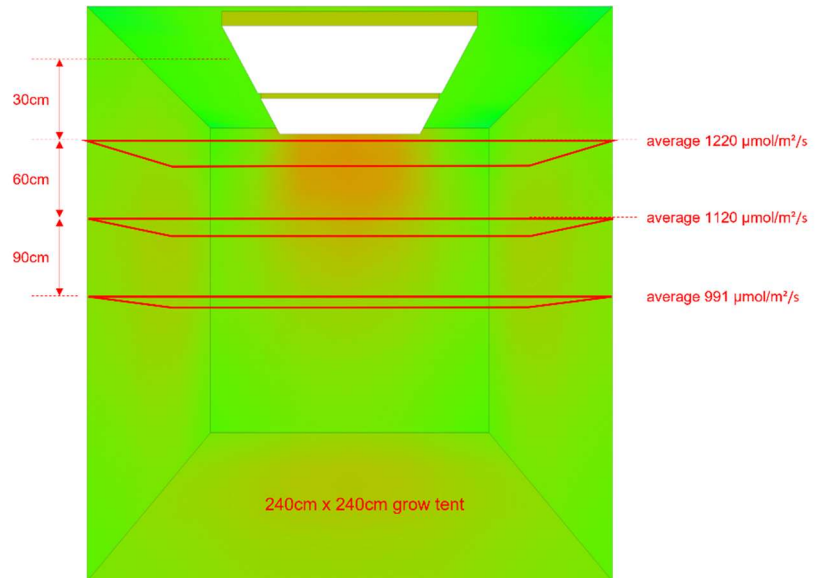

Solstron-880 Super Full Spectrum

The Solstron-880 Super is a full spectrum LED grow light that has been developed using many years scientific research. It generates a highly uniform light spread and creates consistent yield performance to your horticultural business. It is an ideal replacement for High Pressure Sodium Lights and reduces heat load and running costs. The Solstron-880 Super can be connected with each other to create larger and more versatile lighting solutions.

SPECIFICATIONS	
Item	Solstron-880 Super (Sku: SOL-880B-001)
Wattage(±5%)	880W
PPF(±5%)	2,464µmol/s @ 277 VAC
Efficacy (380 nm ~ 820 nm)	2.8µmol/J
Input Voltage	AC100-277V 50/60Hz
Driver Brand	Mean Well
Light source	Samsung & Osram SMD3030 LEDs
Dimming	0-10v Manual or RJ14 Dimming
Power factor	>0.98
Material	6063 Aluminum
Thermal Management	Passive Cooling
Mounting Height	≥ 36" (90cm) Above Plant Canopy
Warranty	3 years
Certifications	Meeting the UL / ETL / CE /RoHS Standards
IP rating	UL 1598 – suitable for damp / wet locations, CE-IP65 rated light bars
Ambient operating temperature	14 ~ 104 °F (-10 ~ 40 °C)
Fixture Dimensions Weight	47" L x 42.8" W x 1.96" H 27lb 1194mm L x 1087mm W x 50mm H 12.5kg

Light Simulation – Grow Tent (120cm x 240cm)

Light Simulation – Grow Tent (240cm x 240cm)

Light Simulation – Grow Tent (300cm x 300cm)

Can be used with Lighting Controller

Installation

Official Distributors