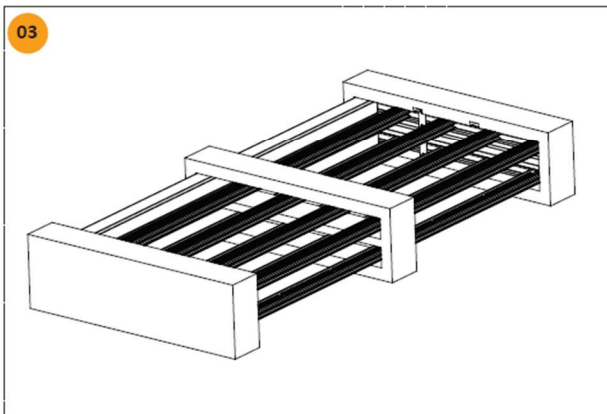

SPECIFICATIONS	
Item	Solstron-880 Super (Sku: SOL-880B-001)
Wattage(±5%)	880W
PPF(±5%)	2,464µmol/s @ 277 VAC
Efficacy (380 nm ~ 820 nm)	2.8µmol/J
Input Voltage	AC100-277V 50/60Hz
Driver Brand	Mean Well
Light source	Samsung & Osram SMD3030 LEDs
Dimming	0-10v Manual or RJ14 Dimming
Power factor	>0.98
Material	6063 Aluminum
Thermal Management	Passive Cooling
Mounting Height	≥ 36" (90cm) Above Plant Canopy
Warranty	3 years
Certifications	Meeting the UL / ETL / CE /RoHS Standards
IP rating	UL 1598 – suitable for damp / wet locations, CE-IP65 rated light bars
Ambient operating temperature	14 ~ 104 °F (-10 ~ 40 °C)
Fixture Dimensions Weight	47" L x 42.8" W x 1.96" H 27lb 1194mm L x 1087mm W x 50mm H 12.5kg

Light Simulation – Grow Tent (120cm x 240cm)

Light Simulation – Grow Tent (240cm x 240cm)

Light Simulation – Grow Tent (300cm x 300cm)

Can be used with Lighting Controller

Installation

Official Distributors