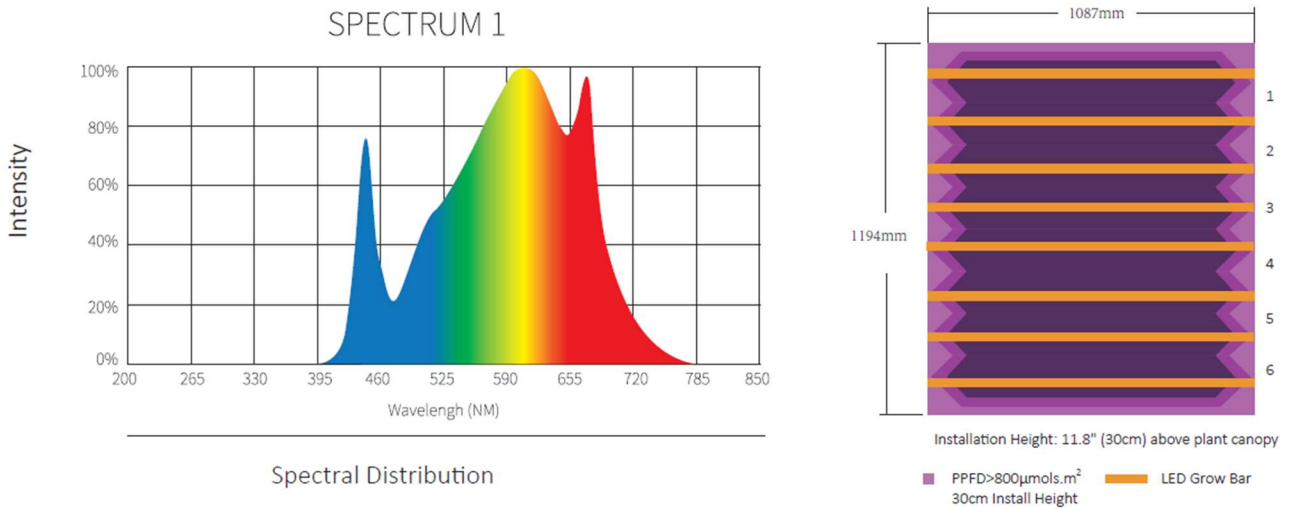

Solstron-880 Super *Full Spectrum*

Ultra-Efficient 880W LED Grow Light

Full Spectrum

- Easy alternative to HPS.
- High quality crop yield.

2,464 $\mu\text{mol/s}$

- Up to 2.8 $\mu\text{mol/J}$
- Power Factor 0.98.

Solstron-880 Super Full Spectrum

The Solstron-880 Super is a full spectrum LED grow light that has been developed using many years scientific research. It generates a highly uniform light spread and creates consistent yield performance to your horticultural business. It is an ideal replacement for High Pressure Sodium Lights and reduces heat load and running costs. The Solstron-880 Super can be connected with each other to create larger and more versatile lighting solutions.

SPECIFICATIONS	
Item	Solstron-880 Super (Sku: SOL-880B-001)
Wattage(±5%)	880W
PPF(±5%)	2,464µmol/s @ 277 VAC
Efficacy (380 nm ~ 820 nm)	2.8µmol/J
Input Voltage	AC100-277V 50/60Hz
Driver Brand	Mean Well
Light source	Samsung & Osram SMD3030 LEDs
Dimming	0-10v Manual or RJ14 Dimming
Power factor	>0.98
Material	6063 Aluminum
Thermal Management	Passive Cooling
Mounting Height	≥ 36" (90cm) Above Plant Canopy
Warranty	3 years
Certifications	Meeting the UL / ETL / CE /RoHS Standards
IP rating	UL 1598 – suitable for damp / wet locations, CE-IP65 rated light bars
Ambient operating temperature	14 ~ 104 °F (-10 ~ 40 °C)
Fixture Dimensions Weight	47" L x 42.8" W x 1.96" H 27lb 1194mm L x 1087mm W x 50mm H 12.5kg

Light Simulation – Grow Tent (120cm x 240cm)

Light Simulation – Grow Tent (240cm x 240cm)

Light Simulation – Grow Tent (300cm x 300cm)

Can be used with Lighting Controller

Installation

Official Distributors