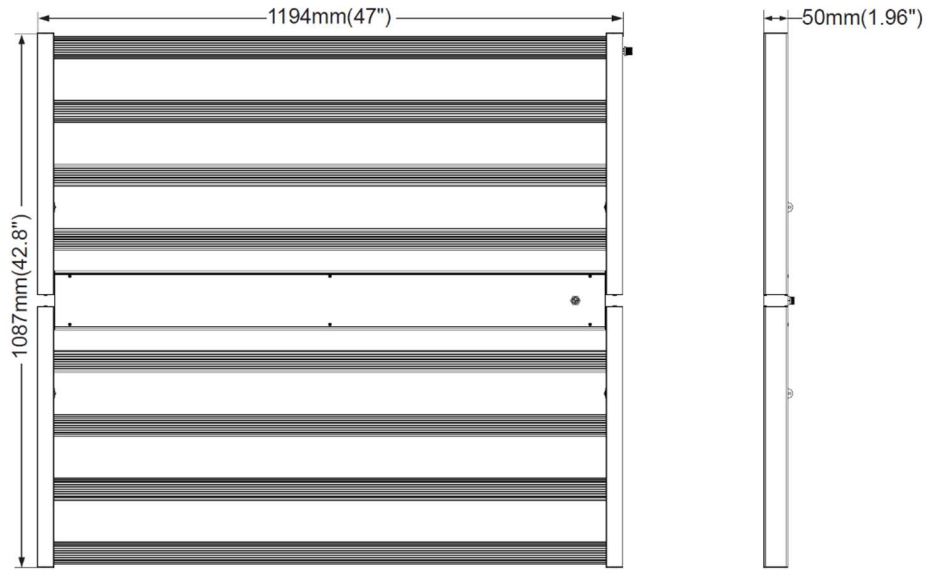

SPECIFICATIONS	
Item	Solstron-880 Super (Sku: SOL-880B-001)
Wattage(±5%)	880W
PPF(±5%)	2,464µmol/s @ 277 VAC
Efficacy (380 nm ~ 820 nm)	2.8µmol/J
Input Voltage	AC100-277V 50/60Hz
Driver Brand	Mean Well
Light source	Samsung & Osram SMD3030 LEDs
Dimming	0-10v Manual or RJ14 Dimming
Power factor	>0.98
Material	6063 Aluminum
Thermal Management	Passive Cooling
Mounting Height	≥ 36" (90cm) Above Plant Canopy
Warranty	3 years
Certifications	Meeting the UL / ETL / CE /RoHS Standards
IP rating	UL 1598 – suitable for damp / wet locations, CE-IP65 rated light bars
Ambient operating temperature	14 ~ 104 °F (-10 ~ 40 °C)
Fixture Dimensions Weight	47" L x 42.8" W x 1.96" H 27lb 1194mm L x 1087mm W x 50mm H 12.5kg

Light Simulation – Grow Tent (120cm x 240cm)

Light Simulation – Grow Tent (240cm x 240cm)

Light Simulation – Grow Tent (300cm x 300cm)

Can be used with Lighting Controller

Installation

Official Distributors