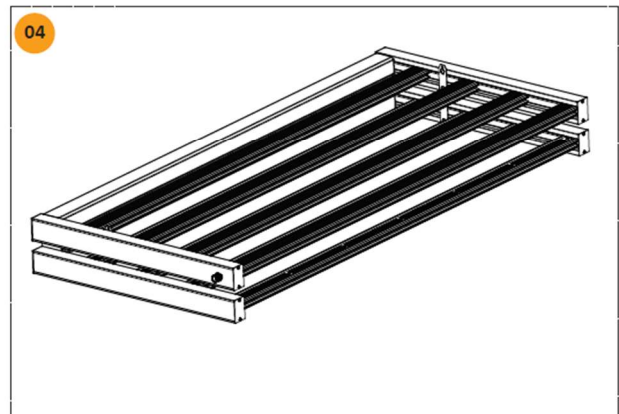

SPECIFICATIONS	
Item	Solstron-880 Super (Sku: SOL-880B-001)
Wattage(±5%)	880W
PPF(±5%)	2,464µmol/s @ 277 VAC
Efficacy (380 nm ~ 820 nm)	2.8µmol/J
Input Voltage	AC100-277V 50/60Hz
Driver Brand	Mean Well
Light source	Samsung & Osram SMD3030 LEDs
Dimming	0-10v Manual or RJ14 Dimming
Power factor	>0.98
Material	6063 Aluminum
Thermal Management	Passive Cooling
Mounting Height	≥ 36" (90cm) Above Plant Canopy
Warranty	3 years
Certifications	Meeting the UL / ETL / CE /RoHS Standards
IP rating	UL 1598 – suitable for damp / wet locations, CE-IP65 rated light bars
Ambient operating temperature	14 ~ 104 °F (-10 ~ 40 °C)
Fixture Dimensions Weight	47" L x 42.8" W x 1.96" H 27lb 1194mm L x 1087mm W x 50mm H 12.5kg

Light Simulation – Grow Tent (120cm x 240cm)

Light Simulation – Grow Tent (240cm x 240cm)

Light Simulation – Grow Tent (300cm x 300cm)

Can be used with Lighting Controller

Installation

Official Distributors