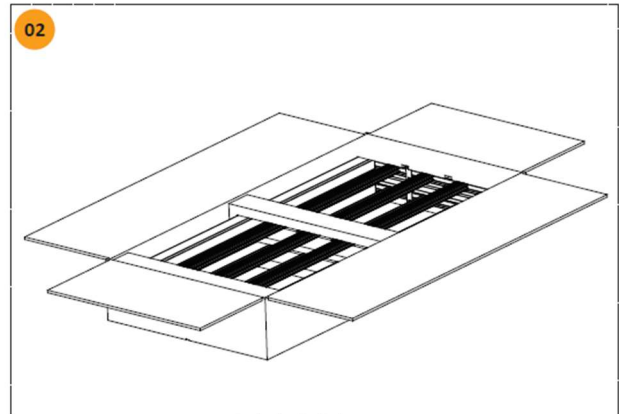

SPECIFICATIONS	
Item	Solstron-880 Super (Sku: SOL-880B-001)
Wattage(±5%)	880W
PPF(±5%)	2,464µmol/s @ 277 VAC
Efficacy (380 nm ~ 820 nm)	2.8µmol/J
Input Voltage	AC100-277V 50/60Hz
Driver Brand	Mean Well
Light source	Samsung & Osram SMD3030 LEDs
Dimming	0-10v Manual or RJ14 Dimming
Power factor	>0.98
Material	6063 Aluminum
Thermal Management	Passive Cooling
Mounting Height	≥ 36" (90cm) Above Plant Canopy
Warranty	3 years
Certifications	Meeting the UL / ETL / CE /RoHS Standards
IP rating	UL 1598 – suitable for damp / wet locations, CE-IP65 rated light bars
Ambient operating temperature	14 ~ 104 °F (-10 ~ 40 °C)
Fixture Dimensions Weight	47" L x 42.8" W x 1.96" H 27lb 1194mm L x 1087mm W x 50mm H 12.5kg

Light Simulation – Grow Tent (120cm x 240cm)

Light Simulation – Grow Tent (240cm x 240cm)

Light Simulation – Grow Tent (300cm x 300cm)

Can be used with Lighting Controller

Installation

Official Distributors