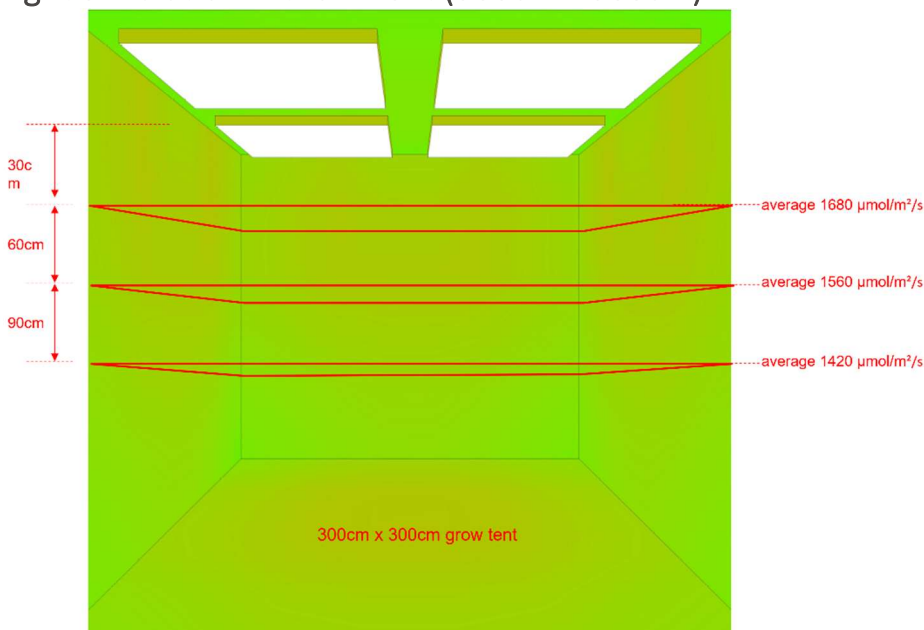

SPECIFICATIONS	
Item	Solstron-880 Super (Sku: SOL-880B-001)
Wattage(±5%)	880W
PPF(±5%)	2,464µmol/s @ 277 VAC
Efficacy (380 nm ~ 820 nm)	2.8µmol/J
Input Voltage	AC100-277V 50/60Hz
Driver Brand	Mean Well
Light source	Samsung & Osram SMD3030 LEDs
Dimming	0-10v Manual or RJ14 Dimming
Power factor	>0.98
Material	6063 Aluminum
Thermal Management	Passive Cooling
Mounting Height	≥ 36" (90cm) Above Plant Canopy
Warranty	3 years
Certifications	Meeting the UL / ETL / CE /RoHS Standards
IP rating	UL 1598 – suitable for damp / wet locations, CE-IP65 rated light bars
Ambient operating temperature	14 ~ 104 °F (-10 ~ 40 °C)
Fixture Dimensions Weight	47" L x 42.8" W x 1.96" H 27lb 1194mm L x 1087mm W x 50mm H 12.5kg

Light Simulation – Grow Tent (120cm x 240cm)

Light Simulation – Grow Tent (240cm x 240cm)

Light Simulation – Grow Tent (300cm x 300cm)

Can be used with Lighting Controller

Installation

Official Distributors