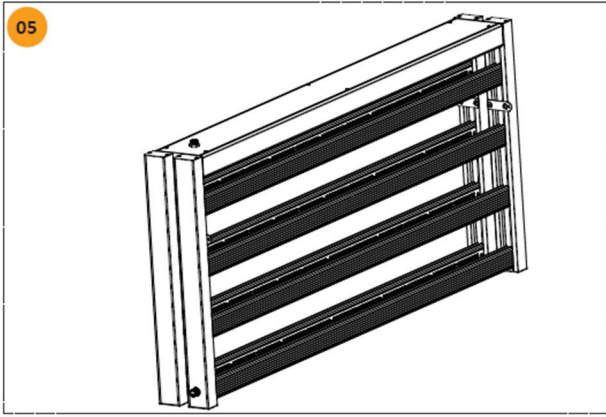

SPECIFICATIONS	
Item	Solstron-880 Super (Sku: SOL-880B-001)
Wattage(±5%)	880W
PPF(±5%)	2,464µmol/s @ 277 VAC
Efficacy (380 nm ~ 820 nm)	2.8µmol/J
Input Voltage	AC100-277V 50/60Hz
Driver Brand	Mean Well
Light source	Samsung & Osram SMD3030 LEDs
Dimming	0-10v Manual or RJ14 Dimming
Power factor	>0.98
Material	6063 Aluminum
Thermal Management	Passive Cooling
Mounting Height	≥ 36" (90cm) Above Plant Canopy
Warranty	3 years
Certifications	Meeting the UL / ETL / CE /RoHS Standards
IP rating	UL 1598 – suitable for damp / wet locations, CE-IP65 rated light bars
Ambient operating temperature	14 ~ 104 °F (-10 ~ 40 °C)
Fixture Dimensions Weight	47" L x 42.8" W x 1.96" H 27lb 1194mm L x 1087mm W x 50mm H 12.5kg

Light Simulation – Grow Tent (120cm x 240cm)

Light Simulation – Grow Tent (240cm x 240cm)

Light Simulation – Grow Tent (300cm x 300cm)

Can be used with Lighting Controller

Installation

Official Distributors