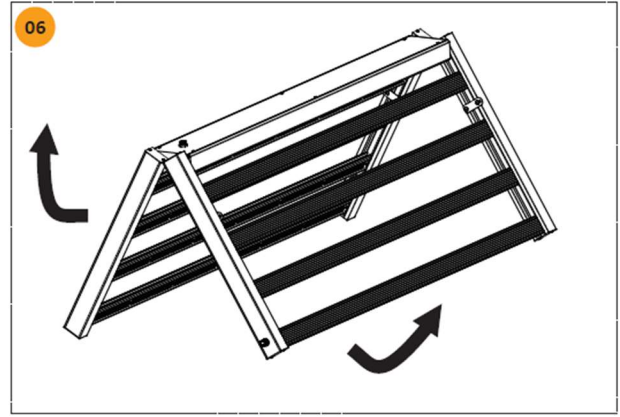

SPECIFICATIONS	
Item	Solstron-880 Super (Sku: SOL-880B-001)
Wattage(±5%)	880W
PPF(±5%)	2,464µmol/s @ 277 VAC
Efficacy (380 nm ~ 820 nm)	2.8µmol/J
Input Voltage	AC100-277V 50/60Hz
Driver Brand	Mean Well
Light source	Samsung & Osram SMD3030 LEDs
Dimming	0-10v Manual or RJ14 Dimming
Power factor	>0.98
Material	6063 Aluminum
Thermal Management	Passive Cooling
Mounting Height	≥ 36" (90cm) Above Plant Canopy
Warranty	3 years
Certifications	Meeting the UL / ETL / CE /RoHS Standards
IP rating	UL 1598 – suitable for damp / wet locations, CE-IP65 rated light bars
Ambient operating temperature	14 ~ 104 °F (-10 ~ 40 °C)
Fixture Dimensions Weight	47" L x 42.8" W x 1.96" H 27lb 1194mm L x 1087mm W x 50mm H 12.5kg

Light Simulation – Grow Tent (120cm x 240cm)

Light Simulation – Grow Tent (240cm x 240cm)

Light Simulation – Grow Tent (300cm x 300cm)

Can be used with Lighting Controller

Installation

Official Distributors