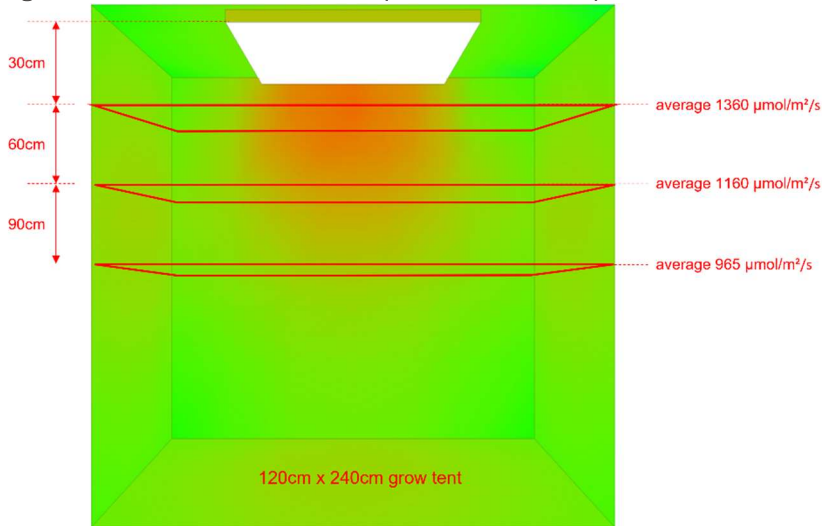

SPECIFICATIONS	
Item	Solstron-880 Super (Sku: SOL-880B-001)
Wattage(±5%)	880W
PPF(±5%)	2,464µmol/s @ 277 VAC
Efficacy (380 nm ~ 820 nm)	2.8µmol/J
Input Voltage	AC100-277V 50/60Hz
Driver Brand	Mean Well
Light source	Samsung & Osram SMD3030 LEDs
Dimming	0-10v Manual or RJ14 Dimming
Power factor	>0.98
Material	6063 Aluminum
Thermal Management	Passive Cooling
Mounting Height	≥ 36" (90cm) Above Plant Canopy
Warranty	3 years
Certifications	Meeting the UL / ETL / CE /RoHS Standards
IP rating	UL 1598 – suitable for damp / wet locations, CE-IP65 rated light bars
Ambient operating temperature	14 ~ 104 °F (-10 ~ 40 °C)
Fixture Dimensions Weight	47" L x 42.8" W x 1.96" H 27lb 1194mm L x 1087mm W x 50mm H 12.5kg

Light Simulation – Grow Tent (120cm x 240cm)

Light Simulation – Grow Tent (240cm x 240cm)

Light Simulation – Grow Tent (300cm x 300cm)

Can be used with Lighting Controller

Installation

Official Distributors