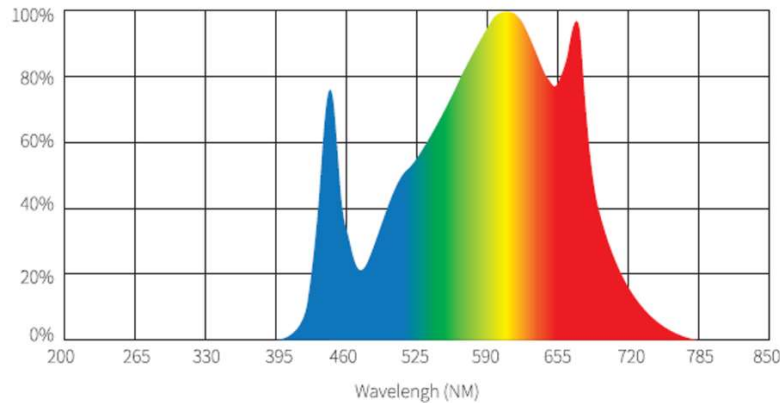

Solstron-Fixed Linear Full Spectrum

The Solstron-Fixed Linear lights are full spectrum LED grow lights that has been developed using many years scientific research. It generates a highly uniform light spread and creates consistent yield performance to your horticultural business. It is an ideal replacement for the fluorescent lamp and reduces heat load and running costs. With modular build design concept, the Solstron-Fixed Linear lights can be daisy chain connected with each other to create larger and more versatile lighting solutions.

SPECIFICATIONS	
Item	Solstron-110 Max (Sku: SOL-110L-001)
Wattage(±5%)	20W, 30W, 36W, 40W
PPF(±5%)	54, 81, 97, 108 μmol/s @ 277 VAC
Efficacy (380 nm ~ 820 nm)	2.7μmol/J
Input Voltage	AC100-277V 50/60Hz
Driver Brand	Integrated built-in driver
Light source	Samsung & Osram SMD3030 LEDs
Dimming	0-10V Dimming
Power factor	>0.92
Material	6063Aluminum
Thermal Management	Passive Cooling
Mounting Height	≥ 6" (15.2cm) Above Plant Canopy
Warranty	3 years
Certifications	Meeting the UL / ETL / CE /RoHS Standards
IP rating	UL 1598 – suitable for damp / wet locations, CE-IP65 rated
Ambient operating temperature	35 ~ 104 °F (0 ~ 40 °C)
Fixture Dimensions | Weight	20W Model : 900mm L x 46mm W x 31mm H | 0.5kg 30 & 36W Model : 1200mm L x 46mm W x 31mm H | 0.6kg 40W Model : 1500mm L x 46mm W x 31mm H | 0.8kg