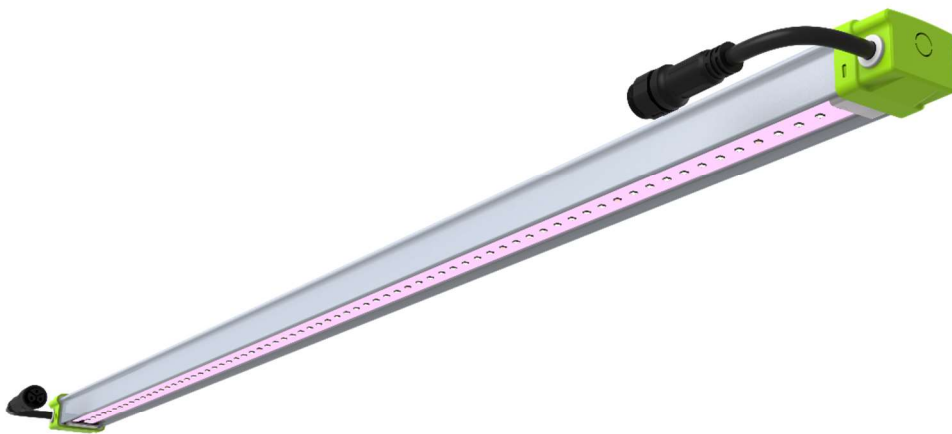

# Solstron-Fixed Linear *Full Spectrum*

Ultra-Efficient 20W to 40w  
Non-Dimmable LED Grow Light

## Full Spectrum

- Easy alternative to Fluorescent.
- High quality crop yield.
- Mains voltage (built-in driver)

## Suitable for Wet locations

- IP65 Waterproof

## >97% light transmission

- With silicone coating.